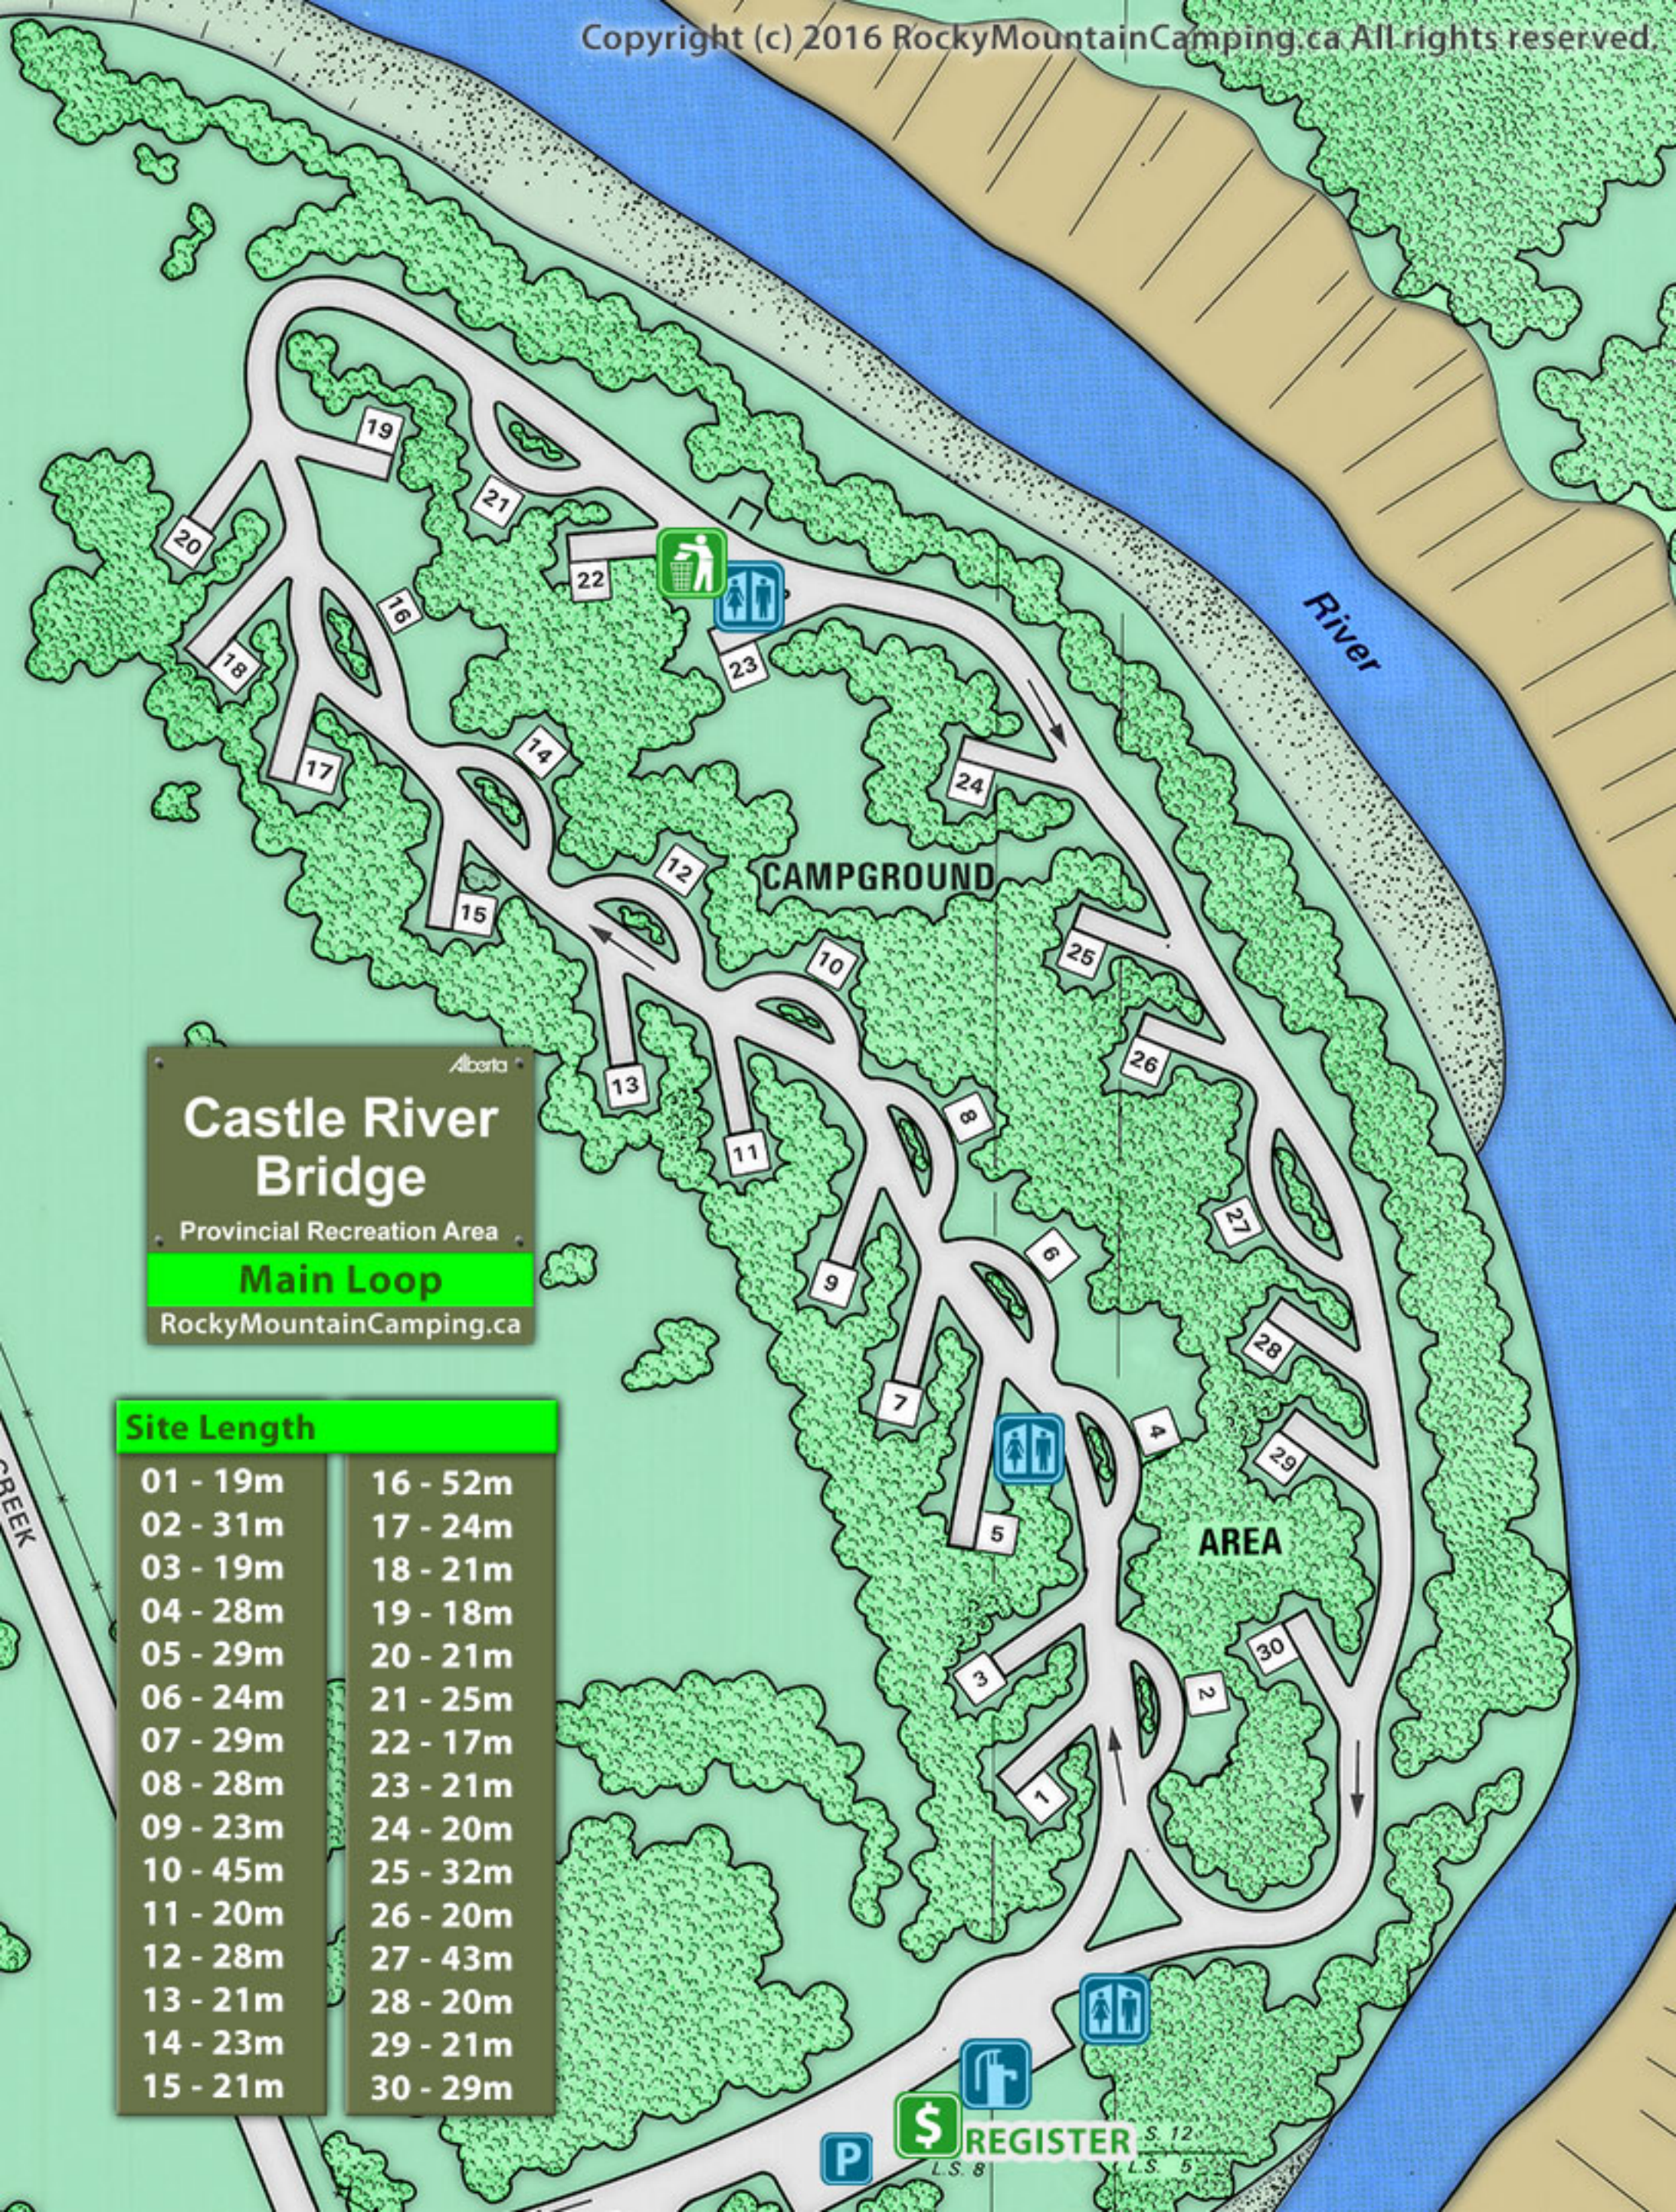

Alberta

# Castle River Bridge

Provincial Recreation Area

**Full Map**

RockyMountainCamping.ca

Alberta  
**Castle River Bridge**  
 Provincial Recreation Area  
**Main Loop**  
 RockyMountainCamping.ca

**Site Length**

01 - 19m	16 - 52m
02 - 31m	17 - 24m
03 - 19m	18 - 21m
04 - 28m	19 - 18m
05 - 29m	20 - 21m
06 - 24m	21 - 25m
07 - 29m	22 - 17m
08 - 28m	23 - 21m
09 - 23m	24 - 20m
10 - 45m	25 - 32m
11 - 20m	26 - 20m
12 - 28m	27 - 43m
13 - 21m	28 - 20m
14 - 23m	29 - 21m
15 - 21m	30 - 29m