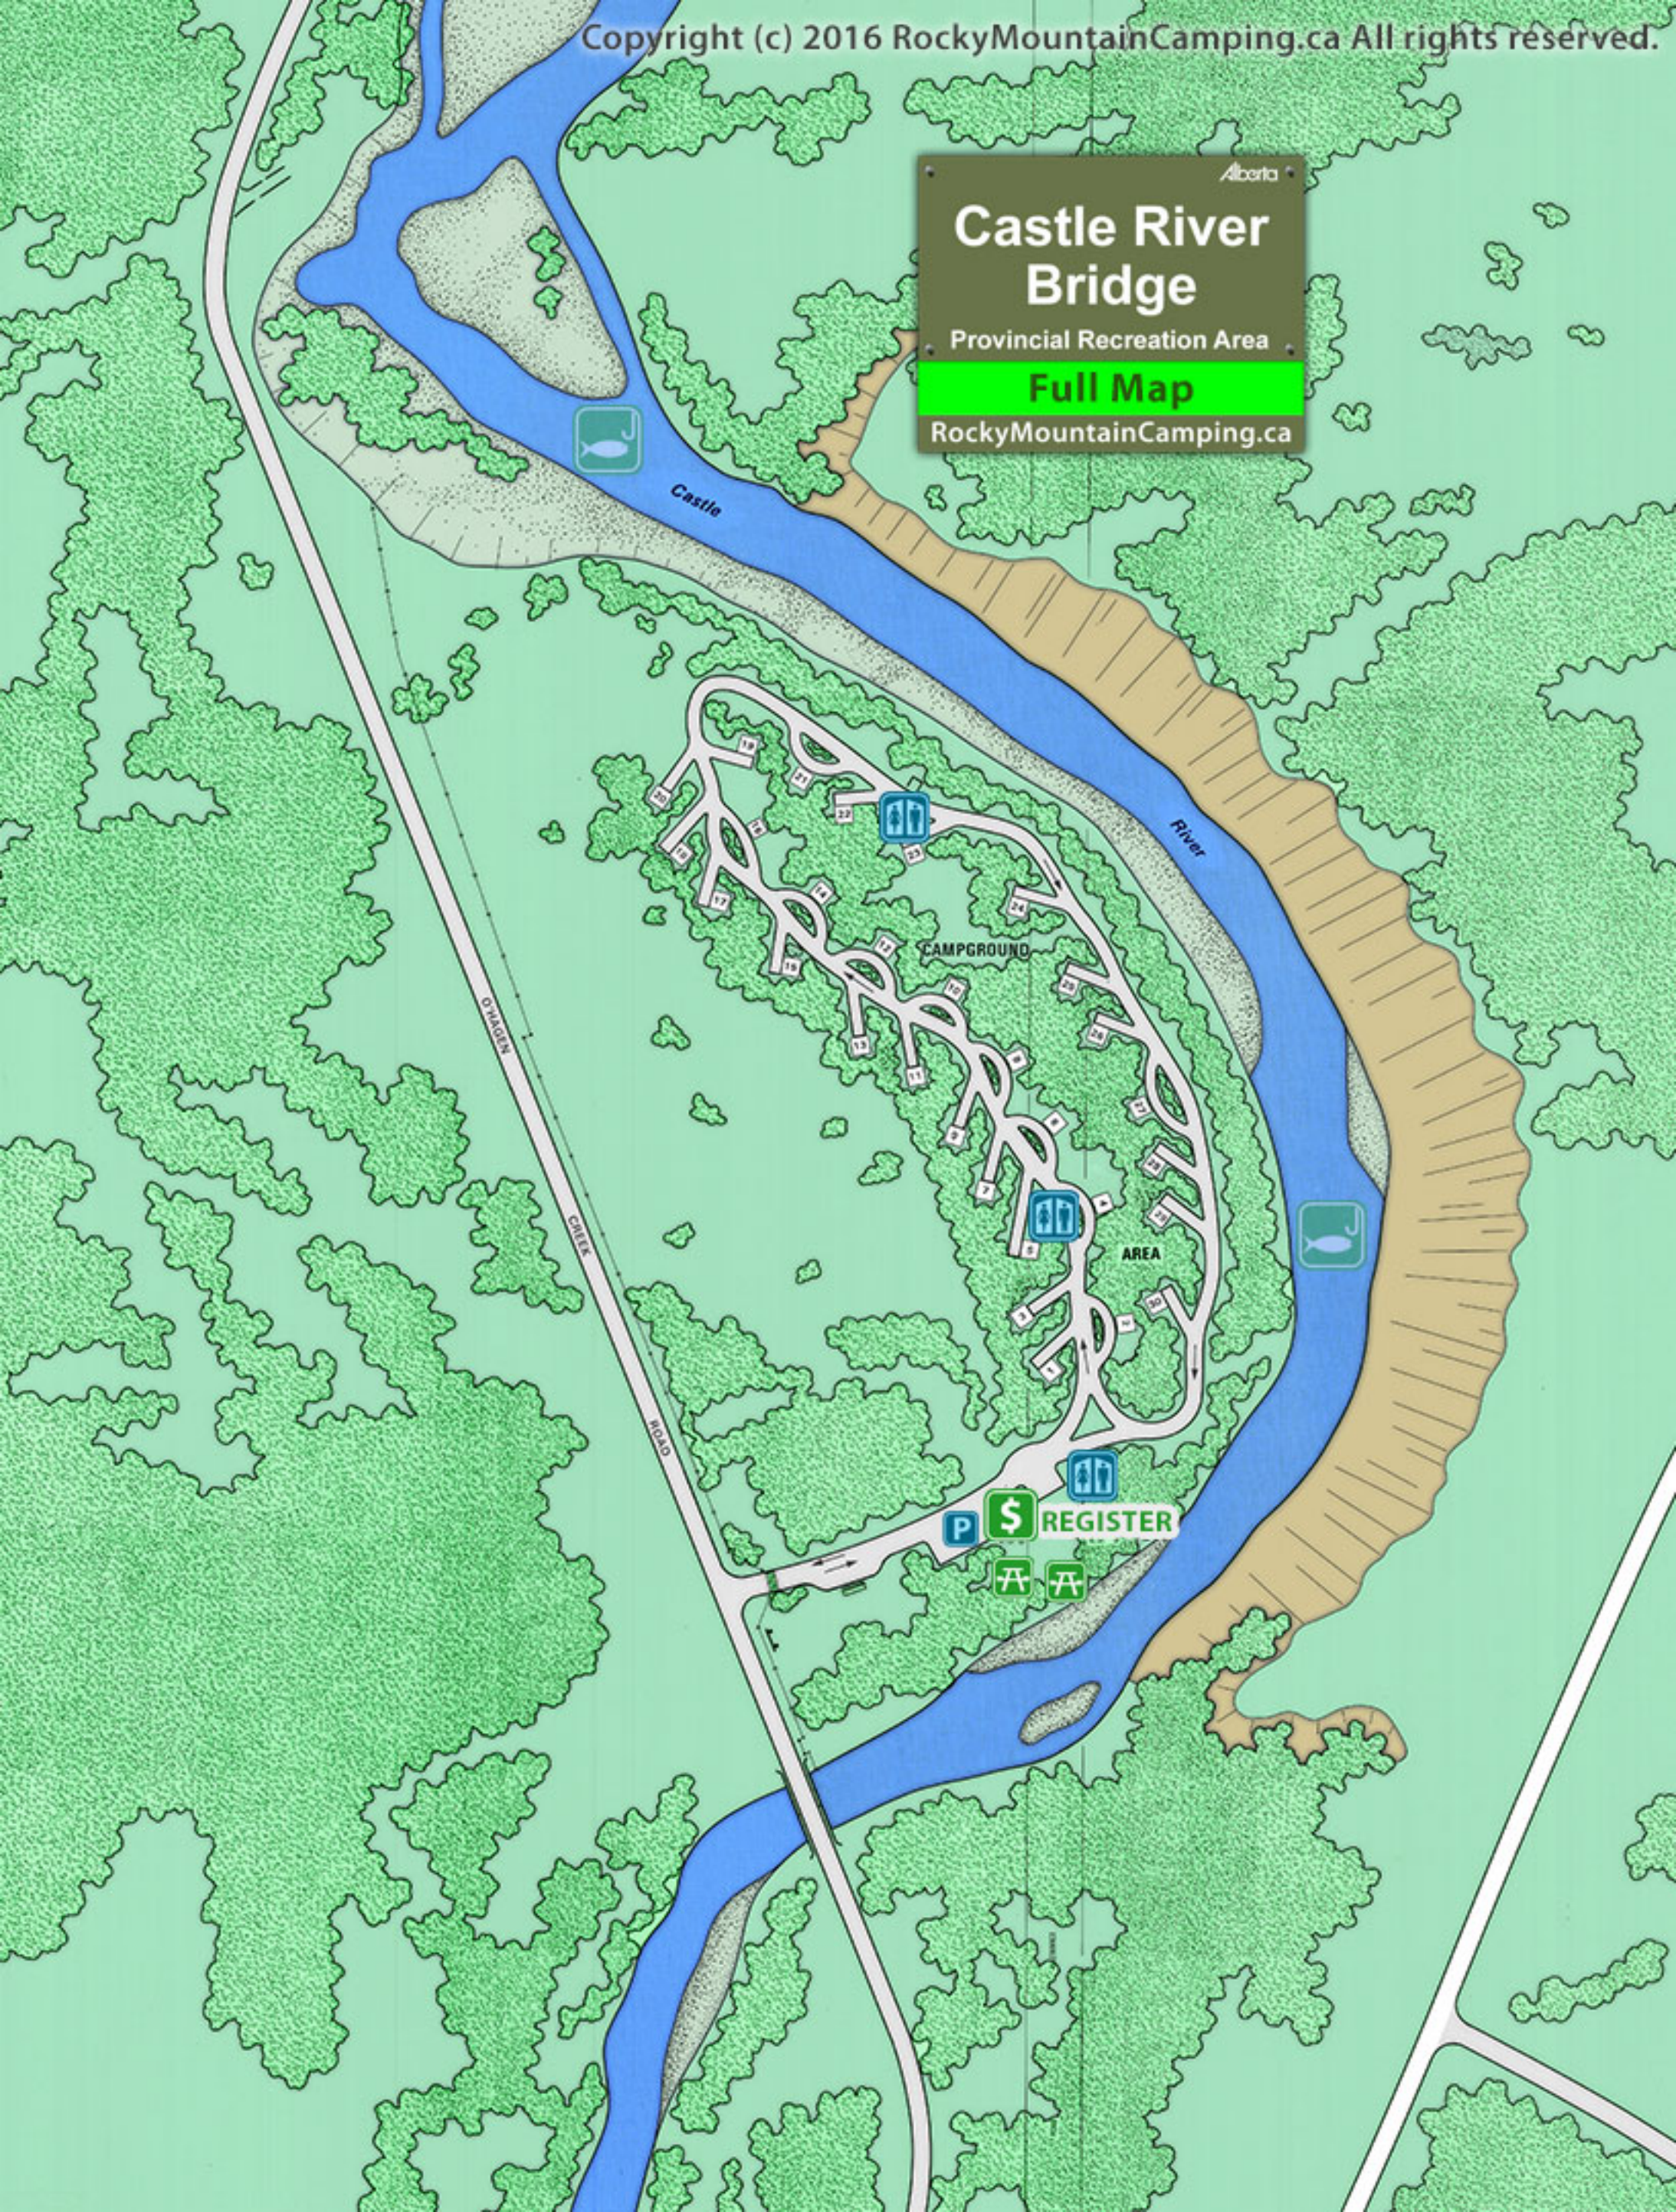

Alberta

# Castle River Bridge

Provincial Recreation Area

**Full Map**

RockyMountainCamping.ca

Alberta  
**Castle River Bridge**  
 Provincial Recreation Area  
**Main Loop**  
 RockyMountainCamping.ca

**Site Length**

01 - 19m	16 - 52m
02 - 31m	17 - 24m
03 - 19m	18 - 21m
04 - 28m	19 - 18m
05 - 29m	20 - 21m
06 - 24m	21 - 25m
07 - 29m	22 - 17m
08 - 28m	23 - 21m
09 - 23m	24 - 20m
10 - 45m	25 - 32m
11 - 20m	26 - 20m
12 - 28m	27 - 43m
13 - 21m	28 - 20m
14 - 23m	29 - 21m
15 - 21m	30 - 29m